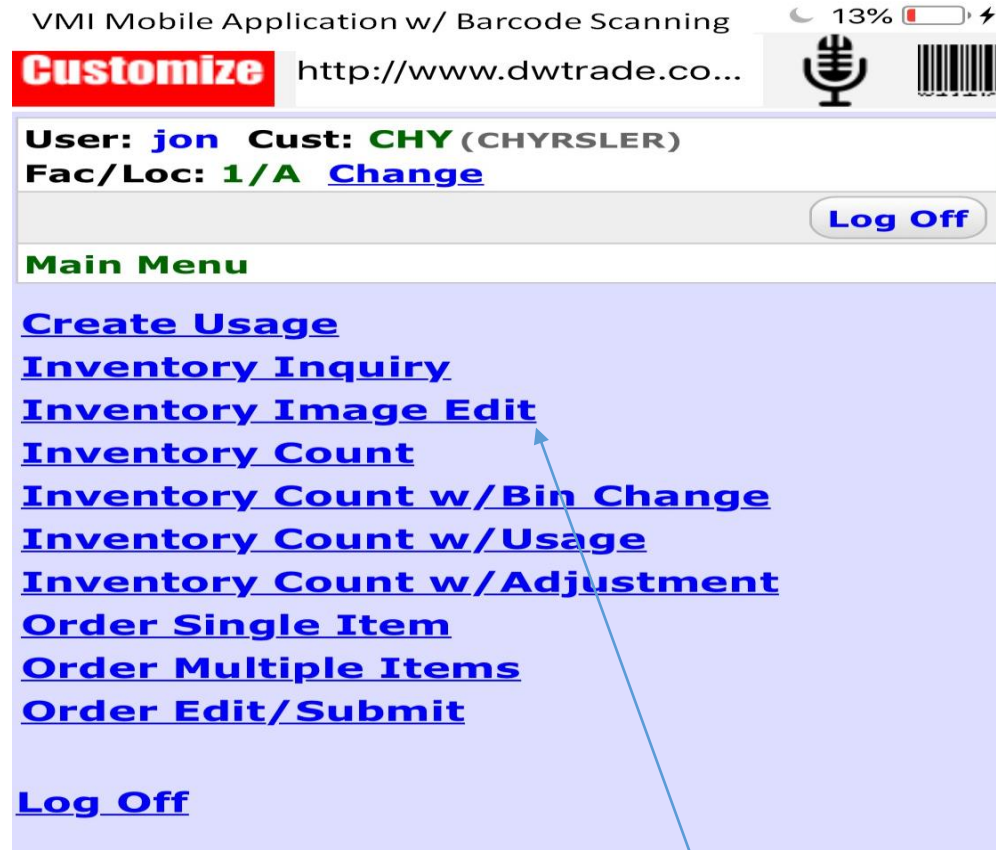

VMI Mobile Application

Uploading Pictures to Inventory

AT&T LTE 11:10 AM 11%

Customize http://www.dwtrade.co...  

Enter Login & Password...

URL is www.dwtrade.com/i3suppliermobile for supplier's

URL is www.dwtrade.com/i3custmobile for customer's

Logins are standard supplier or customer logins

VMI Mobile Application

Uploading Pictures to Inventory

Click on Inventory Image Edit

VMI Mobile Application

Uploading Pictures to Inventory

AT&T LTE 11:05 AM 43%